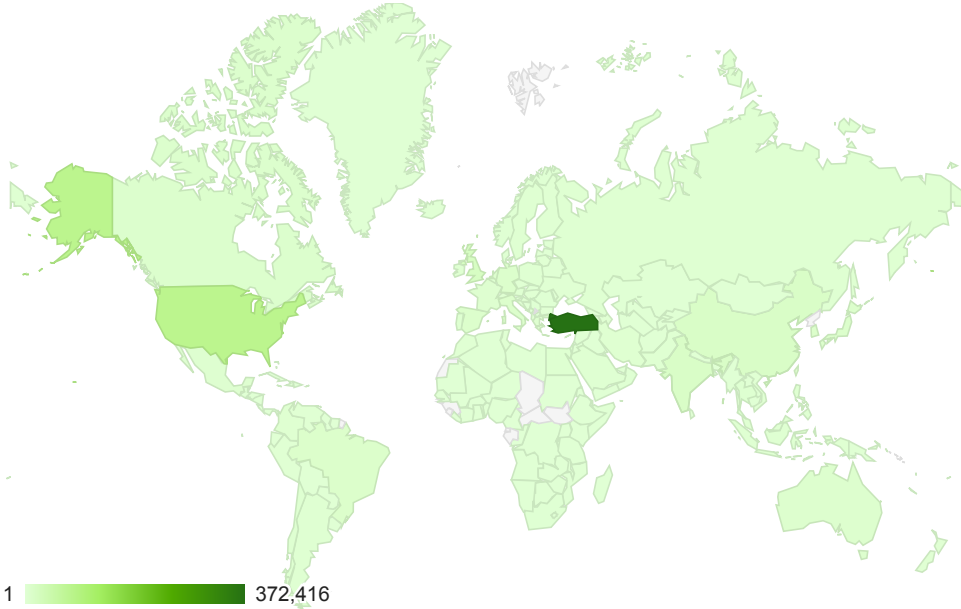

Location

% of visits: 100.00%

Map Overlay

Site Usage

Visits 673,986 % of Total: 100.00% (673,986)	Pages / Visit 3.16 Site Avg: 3.16 (0.00%)	Avg. Visit Duration 00:02:16 Site Avg: 00:02:16 (0.00%)	% New Visits 73.43% Site Avg: 73.43% (0.00%)	Bounce Rate 60.99% Site Avg: 60.99% (0.00%)
---	--	--	---	--

Country / Territory	Visits	Pages / Visit	Avg. Visit Duration	% New Visits	Bounce Rate
1. Turkey	372,416	4.20	00:03:02	64.75%	52.96%
2. United States	76,614	1.64	00:01:06	90.43%	74.71%
3. United Kingdom	18,666	2.00	00:01:06	87.44%	67.78%
4. China	14,608	2.23	00:02:15	70.89%	63.41%
5. India	14,454	2.30	00:01:49	82.22%	69.00%
6. South Korea	9,415	1.85	00:01:14	80.25%	72.33%
7. Brazil	9,369	1.79	00:01:20	85.05%	69.79%
8. Japan	9,188	1.70	00:01:07	77.96%	71.01%
9. Spain	8,989	1.79	00:01:17	82.78%	70.46%
10. Italy	8,902	1.78	00:01:10	85.68%	71.42%
11. Germany	8,668	2.10	00:01:12	87.23%	69.51%
12. Canada	8,146	1.80	00:00:54	91.47%	70.78%
13. Netherlands	6,580	1.76	00:01:05	86.98%	69.01%
14. Australia	6,551	1.84	00:00:58	91.99%	70.31%
15. Taiwan	5,248	1.94	00:01:29	82.93%	69.17%
16. Mexico	4,686	2.09	00:01:47	79.96%	68.48%
17. Greece	4,436	2.83	00:01:49	63.46%	62.92%
18. France	4,232	1.70	00:00:57	85.44%	72.45%
19. Belgium	3,673	1.68	00:01:03	85.13%	71.60%
20. Portugal	3,427	1.64	00:01:27	81.65%	69.74%
21. Egypt	3,381	1.83	00:01:40	78.91%	71.78%